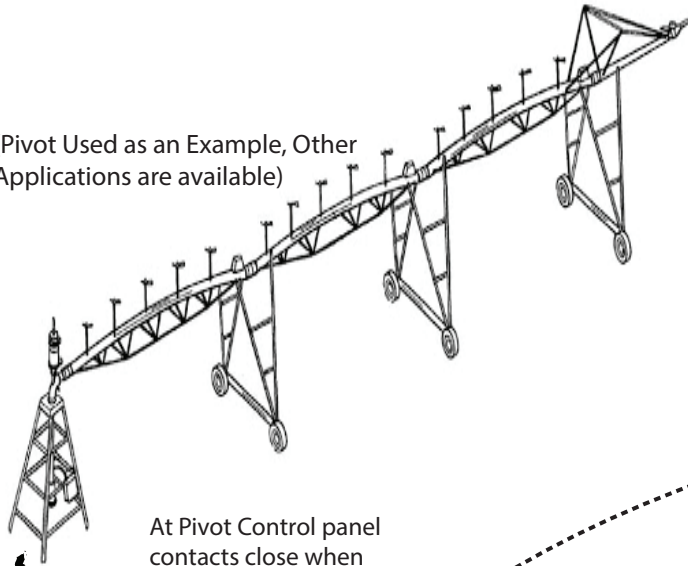

# Direct-Connect

(Pivot Used as an Example, Other Applications are available)

At Pivot Control panel contacts close when irrigating and open when not irrigating.

PIVOT

Direct-Connect is a simple, low cost solution to meet your mission-critical control needs. Direct-Connect has no central "brains" and relies on proven radio communication.

Motorola Direct-Connect radios are fully compatible to be used for communication with Motorola IRRInet™ or IRRIcomm™ for future upgrades.

If connection is lost due to power or connection problems, the pump will shut down immediately.

Contact Us today to learn more about Direct-Connect. [www.motorolairrigation.com/contact-us](http://www.motorolairrigation.com/contact-us)

OR

SCAN TO SEND US A MESSAGE

Contacts here are a duplicate of contacts at the pivot control panel. The connection is provided by high power radio telemetry.